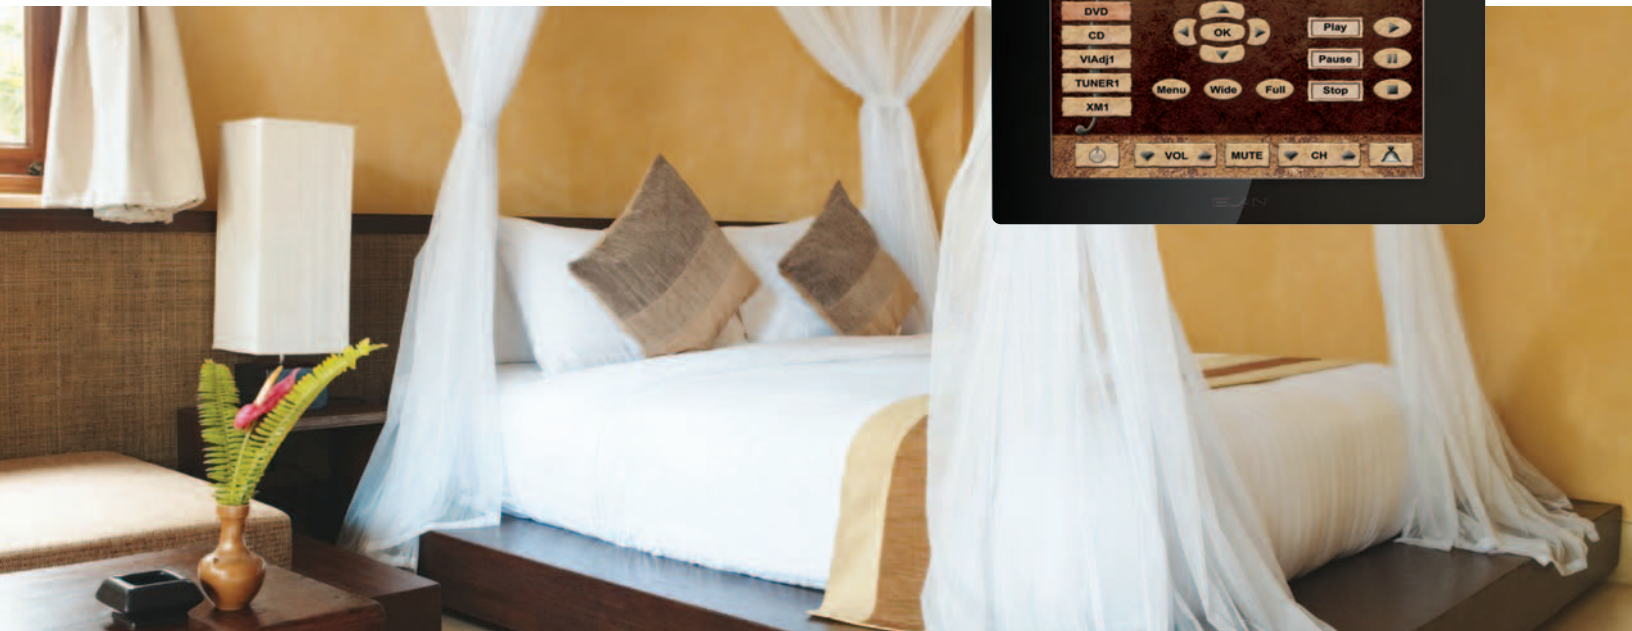

room controller and can also be used in almost any home system you may have, even ones made by other audio/video manufacturers. Take command of it all with the VIA!7.0-EM!

Stay Informed, Feel Secure

With its 7-inch diagonal viewing area and 16:9 wide-screen format, the VIA!7.0-EM is more than just a do-it-all user interface; it's also a convenient way to keep up on the latest news, weather or stock prices. More importantly, its live video monitoring capabilities provide you with the means to instantly view security cameras in and around your home. You'll always know what's going on with a VIA!7.0-EM.

Affordable Customized Control

The VIA!7.0-EM provides more than custom-tailored control of all your electronics. Each touch panel can also be customized to match almost any décor. Two finely contoured wall frame styles, Standard and Euro, are available in seven different décor-matching colors: white, light almond, almond, ivory, brown, black & satin chrome. You can also choose from a colorful selection of on-screen motifs that further enhance the VIA!7.0-EM's aesthetic harmony with your environment. Intelligent, reliable, enlightening, attractive – all at a price that won't break the bank. What more could you ask for?