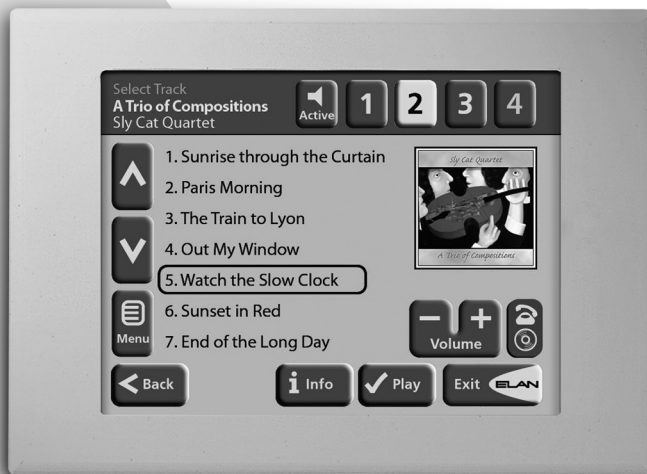

Video Outputs: (1) Composite, (1) S-Video, (1) VGA

(1) RJ-45 Ethernet port (10 Base T/100 Base T)

(1) RS-232 serial control port (9 pin D-type M)

(2) USB ports, type A

(1) 3.5mm IR input jack

Stereo RCA interconnect cable, video RCA cable and remote control included

All 3 Models

- Fast, easy access to your entire music collection from VIA!® Touch Panels and TVs throughout the home
- View CD cover art
- Digital Jukebox – add and play songs in the order you enter them
- “Quick Add” feature allows you to add tracks to a playlist “on the fly”
- “Preset” feature for quick access from keypads and remotes
- 20X ripping speed from on-board CD tray
- Download cover art and CD info from the Internet
- Import your own cover art
- Windows XPE operating system — **NEW!**
- PC & MAC User Interface - control your VIA!dj II, edit content and import cover art from any networked PC or MAC using the built in web-browser interface — **NEW!**
- Drag and drop audio files from any networked PC or Mac — **NEW!**
- Enhanced iPod interface - use iTunes to view the content of a VIA!dj's and transfer music to your iPod — **NEW!**
- Enhanced browsing capabilities – browse by track, era, year and alpha-numerically in addition to artist, CD and genre — **NEW!**
- “The” Ignored — VIA!dj II now ignores the word “The” in the artist’s name, making look-up faster and more intuitive. Now “B” is for The Beatles, “R” is for The Rolling Stones, and “G” is for The Grateful Dead — **NEW!**
- Enhanced Genre functions — Create your own custom genres. Place a CD or Artist in more than one genre — **NEW!**
- Flag multiple tracks for quick addition of songs to playlists or Jukebox — **NEW!**
- 6 recording qualities – WAV (uncompressed), standard MP3 (128kB), medium MP3 (192kB), high MP3 (320kB), and now supporting standard & high WMA record & playback — **NEW!**
- Simple back-up and restore to any networked hard drive — **NEW!**
- Enhanced reliability and a new 2-year warranty — **NEW!**